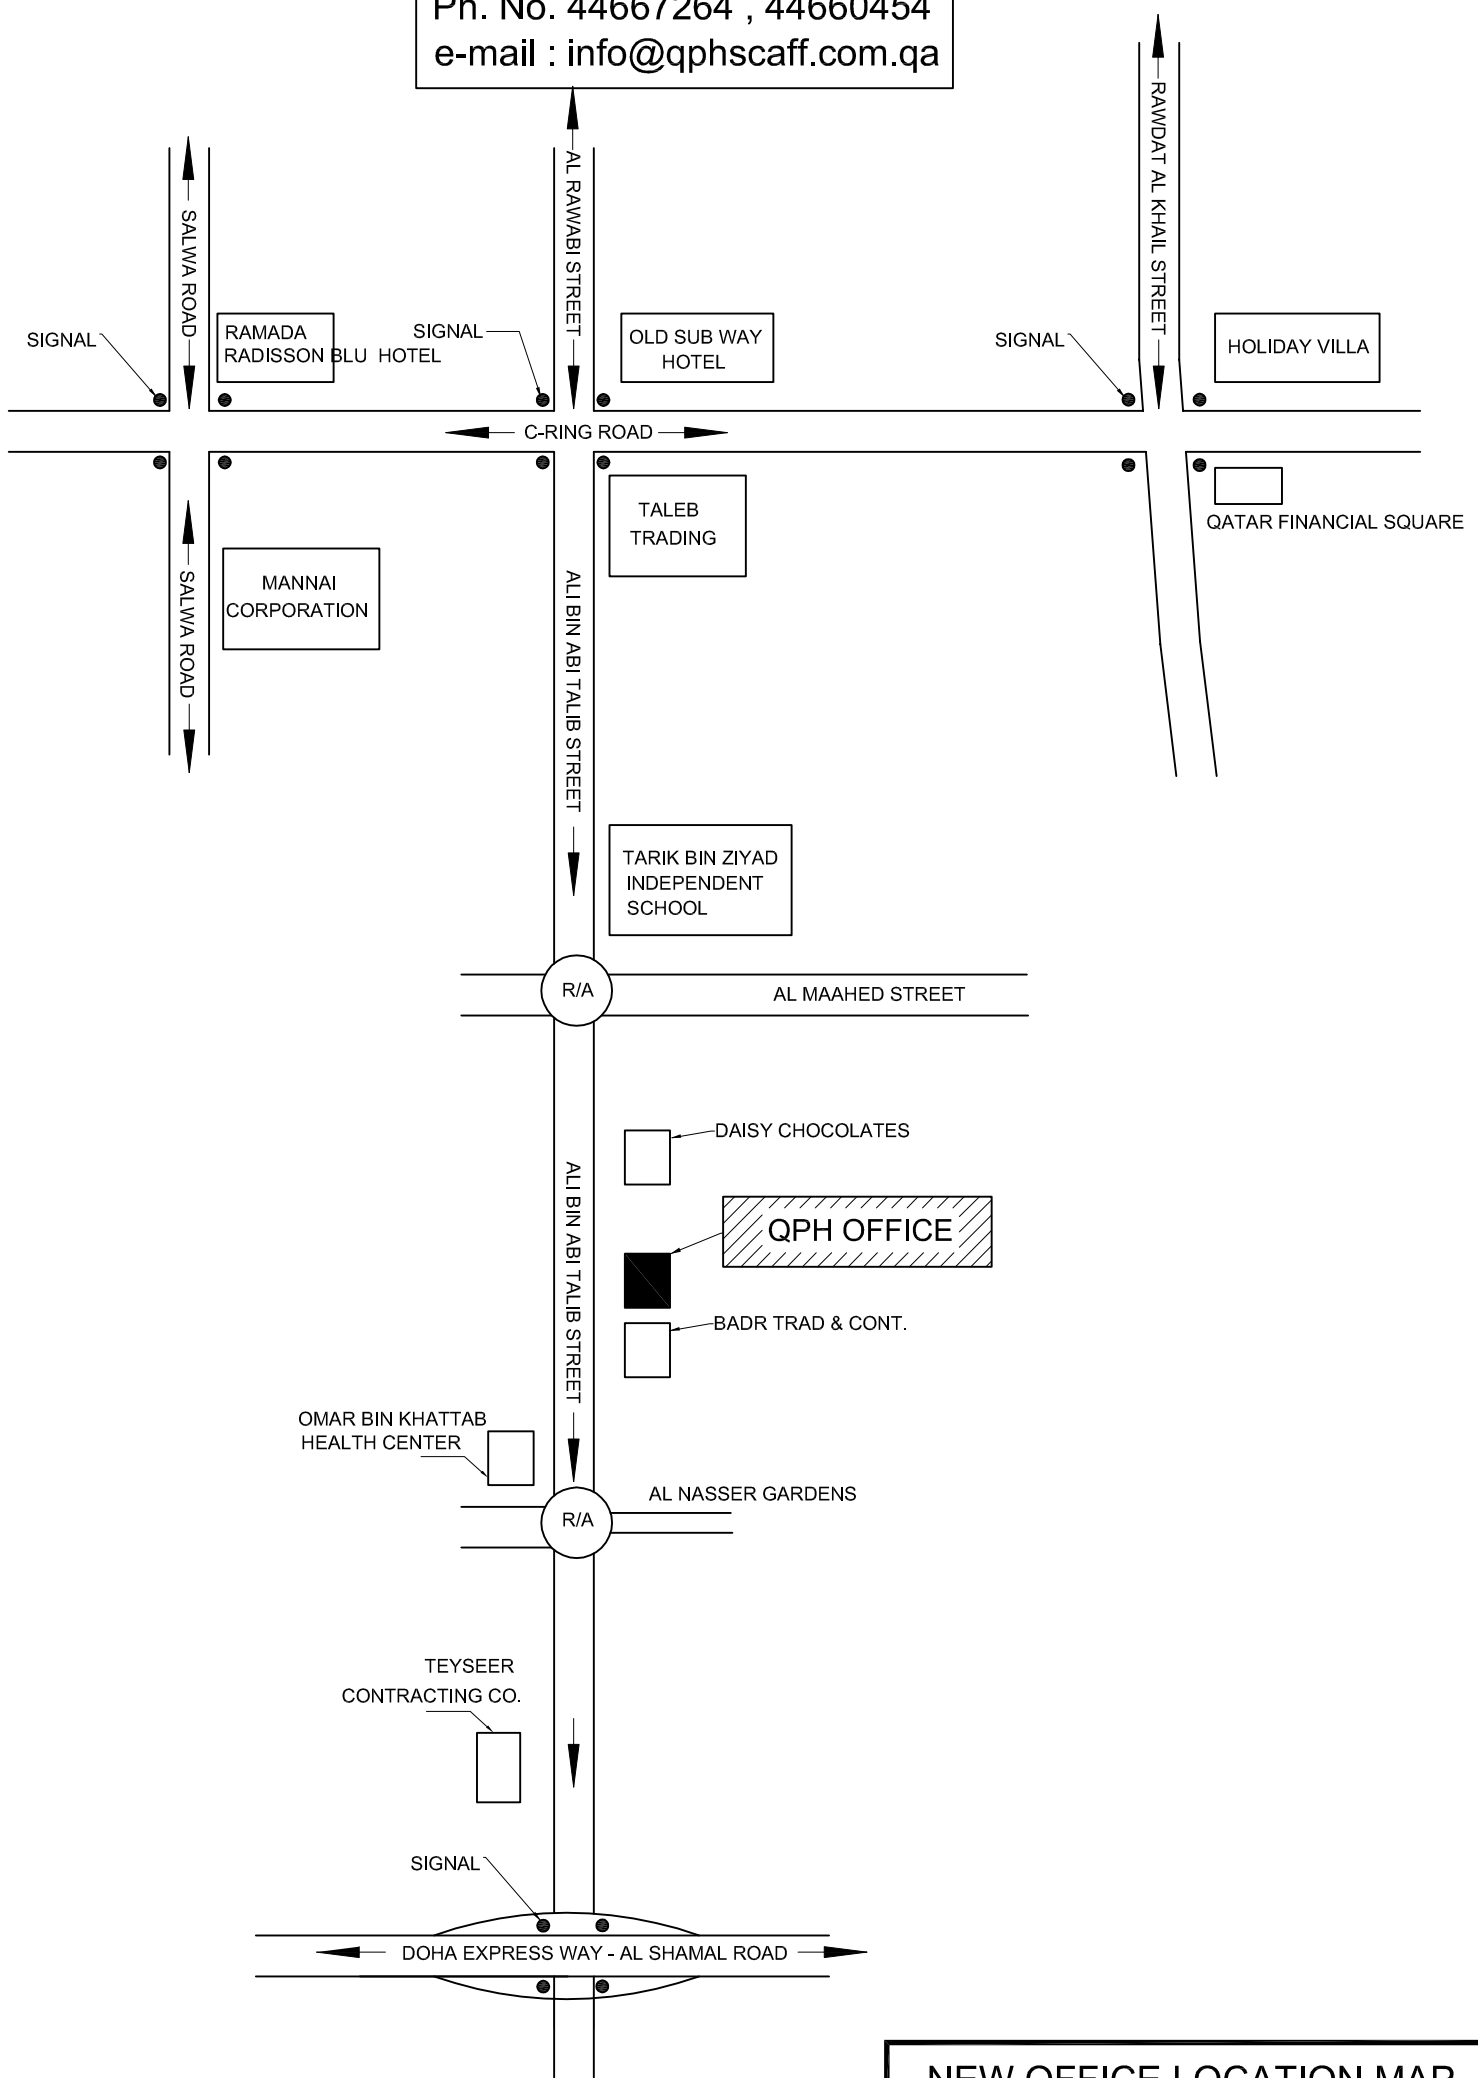

QATAR PLANT HIRE OFFICE
Ph. No. 44667264 , 44660454
e-mail : info@qphscaff.com.qa

NEW OFFICE LOCATION MAP