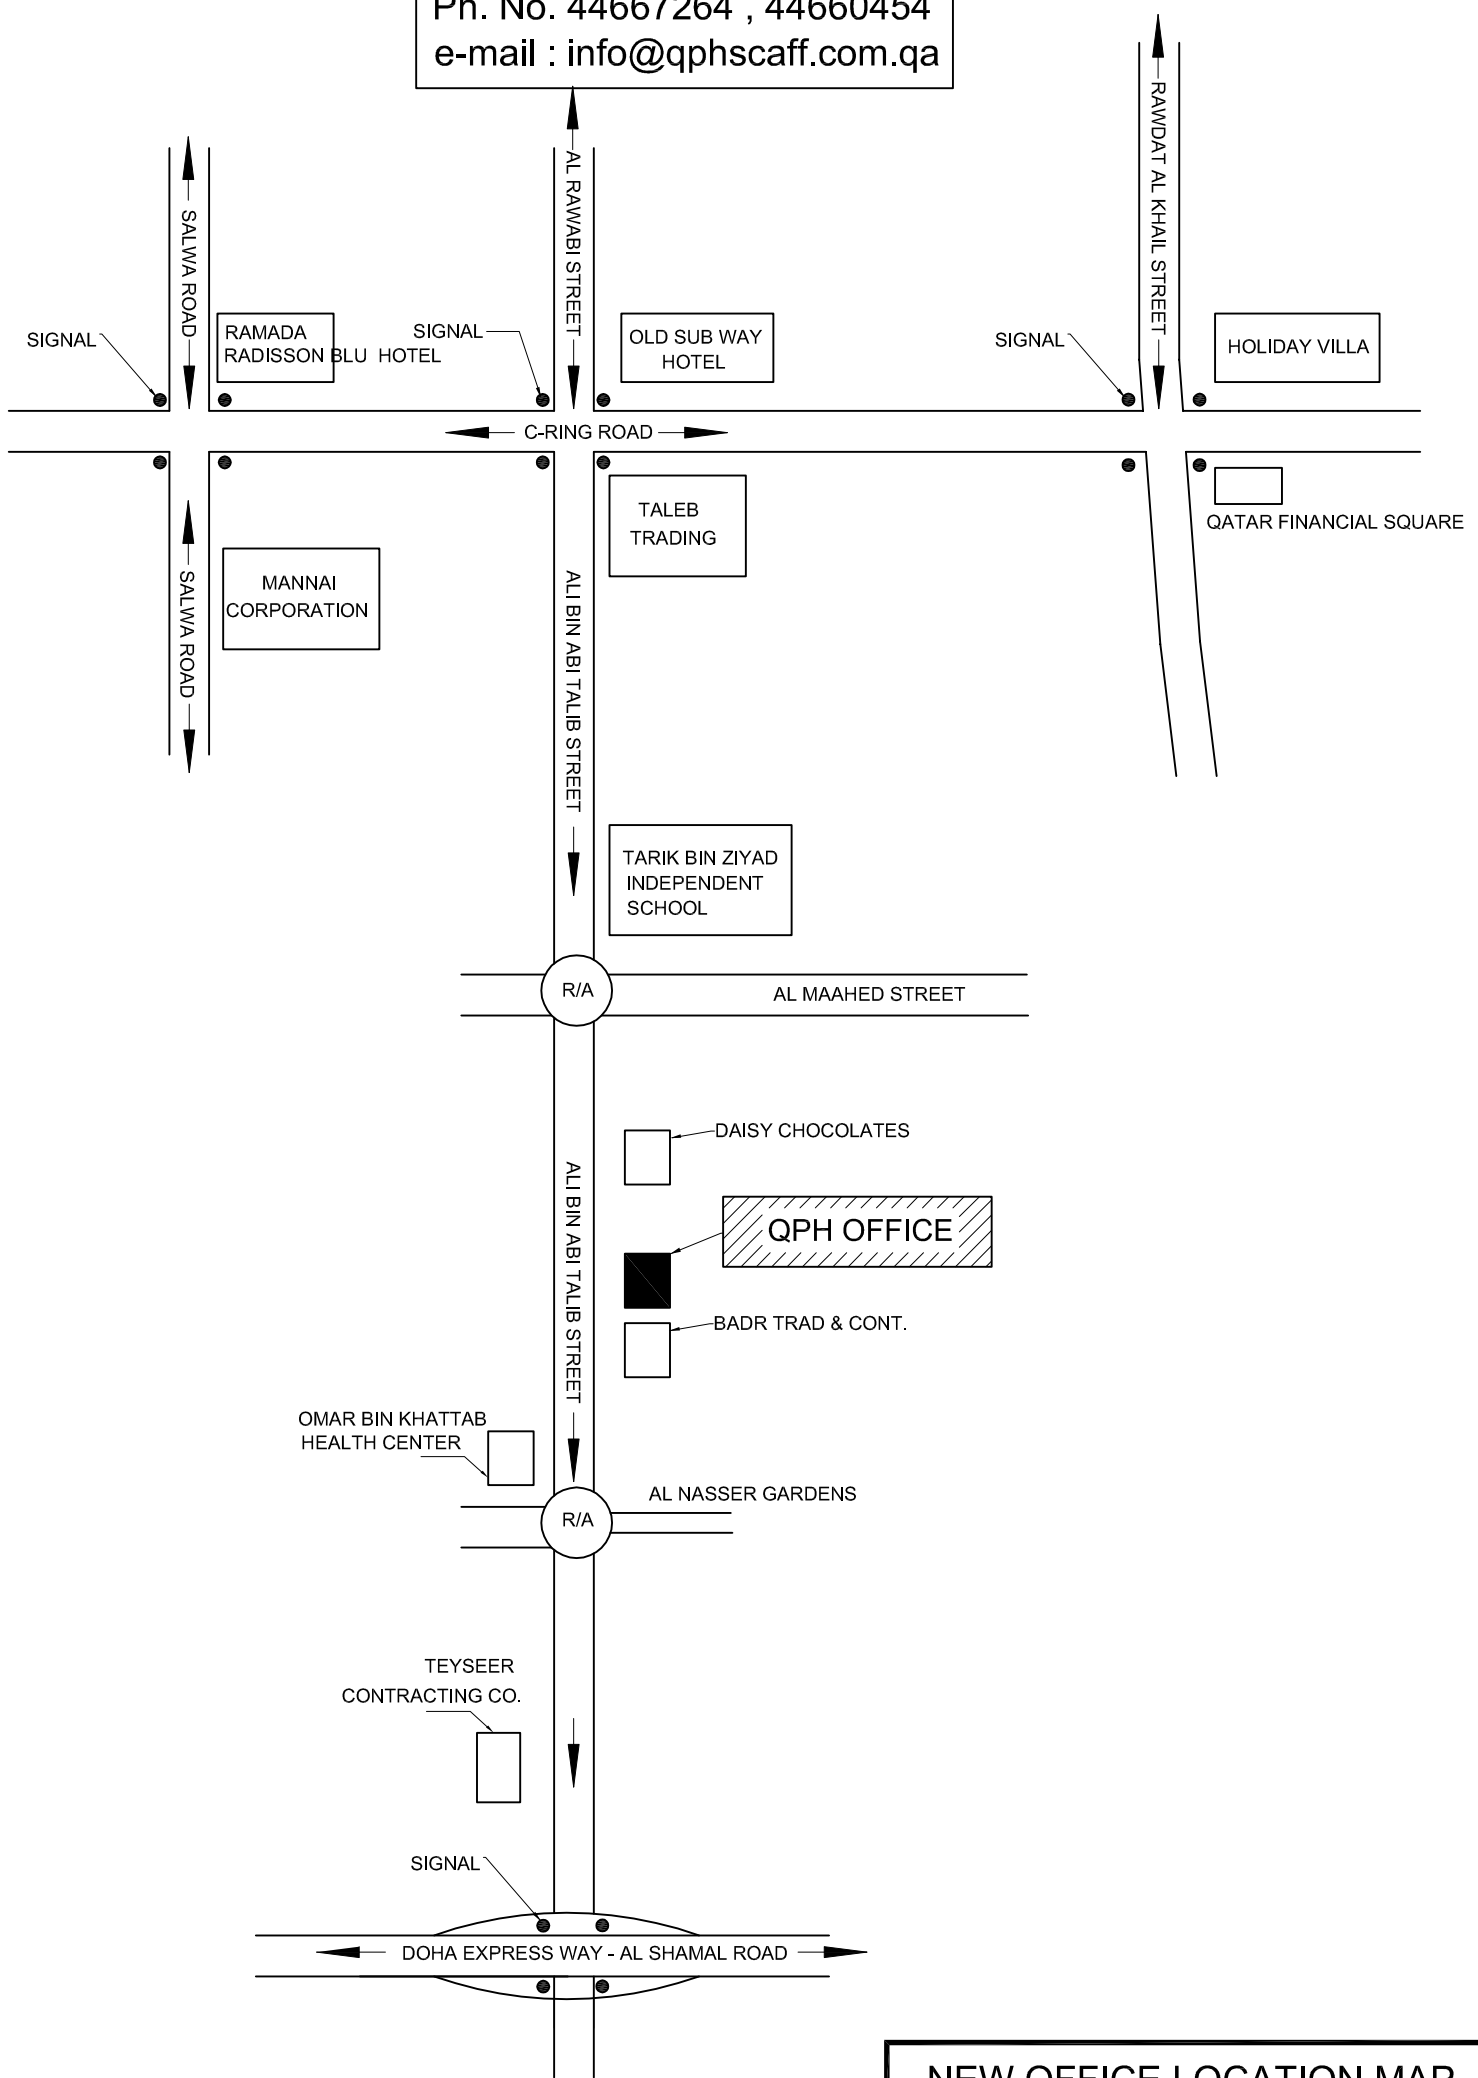

QATAR PLANT HIRE OFFICE  
Ph. No. 44667264 , 44660454  
e-mail : info@qphscaff.com.qa

NEW OFFICE LOCATION MAP